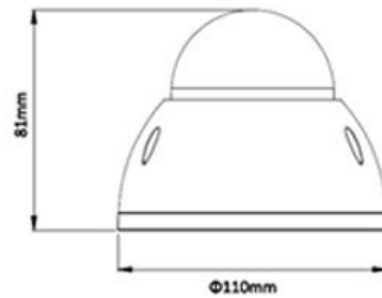

CP- UVC-VB20L3-D**2 MP HDCVI IR Vandal Dome Camera - 30Mtr.****Main Features**

- 1/2.7" 2 MP HQIS Pro Image Sensor
- Max 25/30@1080P, 25/30/50/60fps@720P
- OSD Menu, control over coaxial cable, HD and SD dual-output
- WDR, Day/Night(ICR), AWB, AGC, BLC
- 3.6mm fixed lens (2.8mm, 6mm optional)
- IR Range of 30 Mtrs., IP67, IK10

CP- UVC-VB20L3-D**2 MP HDCVI IR Vandal Dome Camera - 30Mtr.****Feature**

Image Sensor
Minimum Illumination
Shutter Speed
Lens
Back Light Compensation
Video Streaming
Video Output
ICR
IR
Operating Temperature
Power Source
Power Consumption
Weatherproof Standard
Regulatory
Dimension
Weight

Specification

1/2.7" 2Megapixel HQIS Pro
0.01Lux/F1.4, 0Lux IR on
1/3s~1/100,000s
3.6mm (2.8mm, 6mm optional)
120dB True WDR
25/30/50/60fps@720P; 25/30fps@1080P
1-channel BNC HDCVI high definition video output & CVBS standard definition video output
Auto(ICR)/Color/B/W
IR Range of 30 Mtr.
-30°C~+60°C/ Less than 95%RH (no condensation)
DC12V±25%
Max 4.5W
IP67 & IK10
CE, FCC, RoHS & UL
Φ109.9mm × 81.0mm
0.3Kg